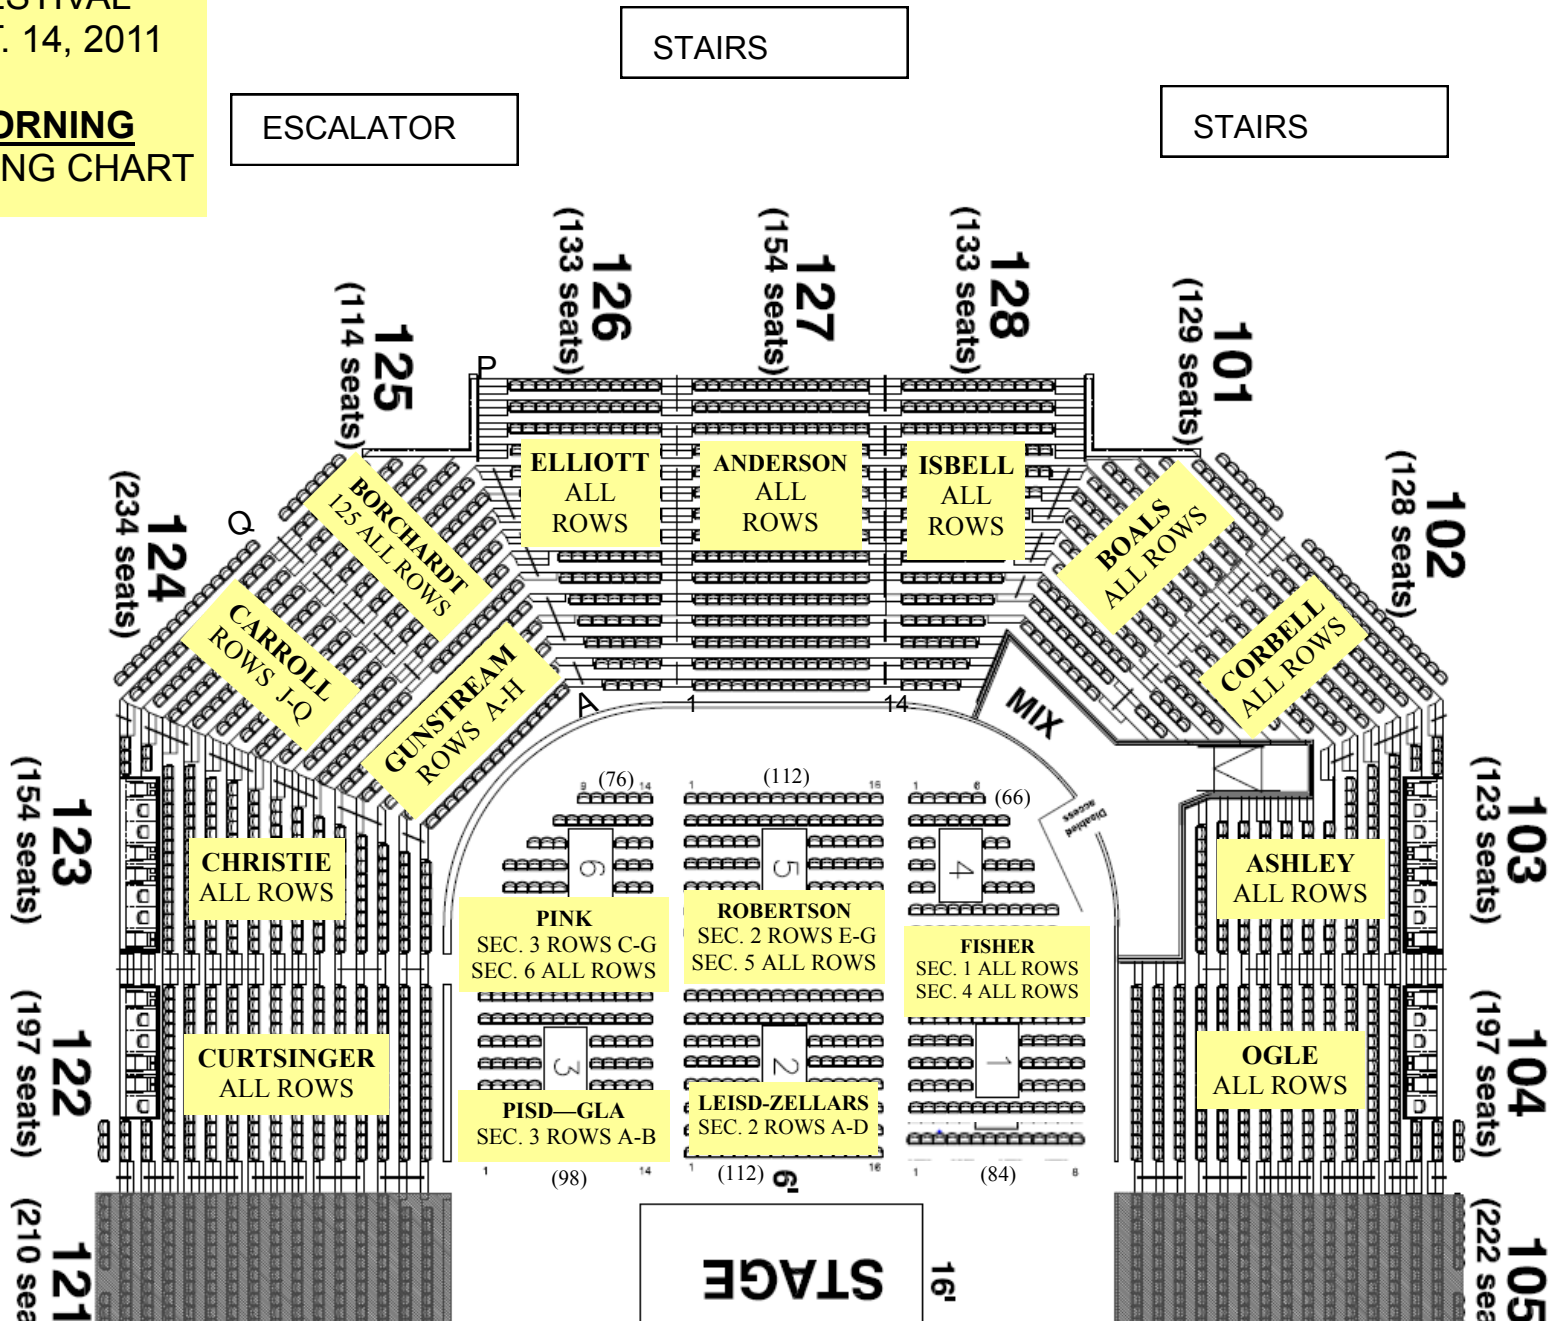

LONE STAR
STORYTELLING
FESTIVAL
OCT. 14, 2011

MORNING
SEATING CHART

Morning	
School	Seat Section
Anderson	127 ALL ROWS
Ashley	103 ALL
Boals	101 ALL
Borchardt	125 ALL
Carroll	124, rows J-Q
Christie	123 ALL
Corbell	102 ALL
Curtsinger	122 ALL
Elliott	126 ALL
Fisher	Floor, Sec. 1 & 4 ALL
Gunstream	124, rows A-H
Isbell	128 ALL
Ogle	104 ALL
Pink	Floor, Sec. 3, rows C-G Floor Sec. 6 ALL
PISD-Great Lakes	Floor, Sec. 3, rows A-B
Robertson	Floor, Sec. 2, rows E-G &
Zellers (Little Elm)	Floor, Sec. 2, rows A-D